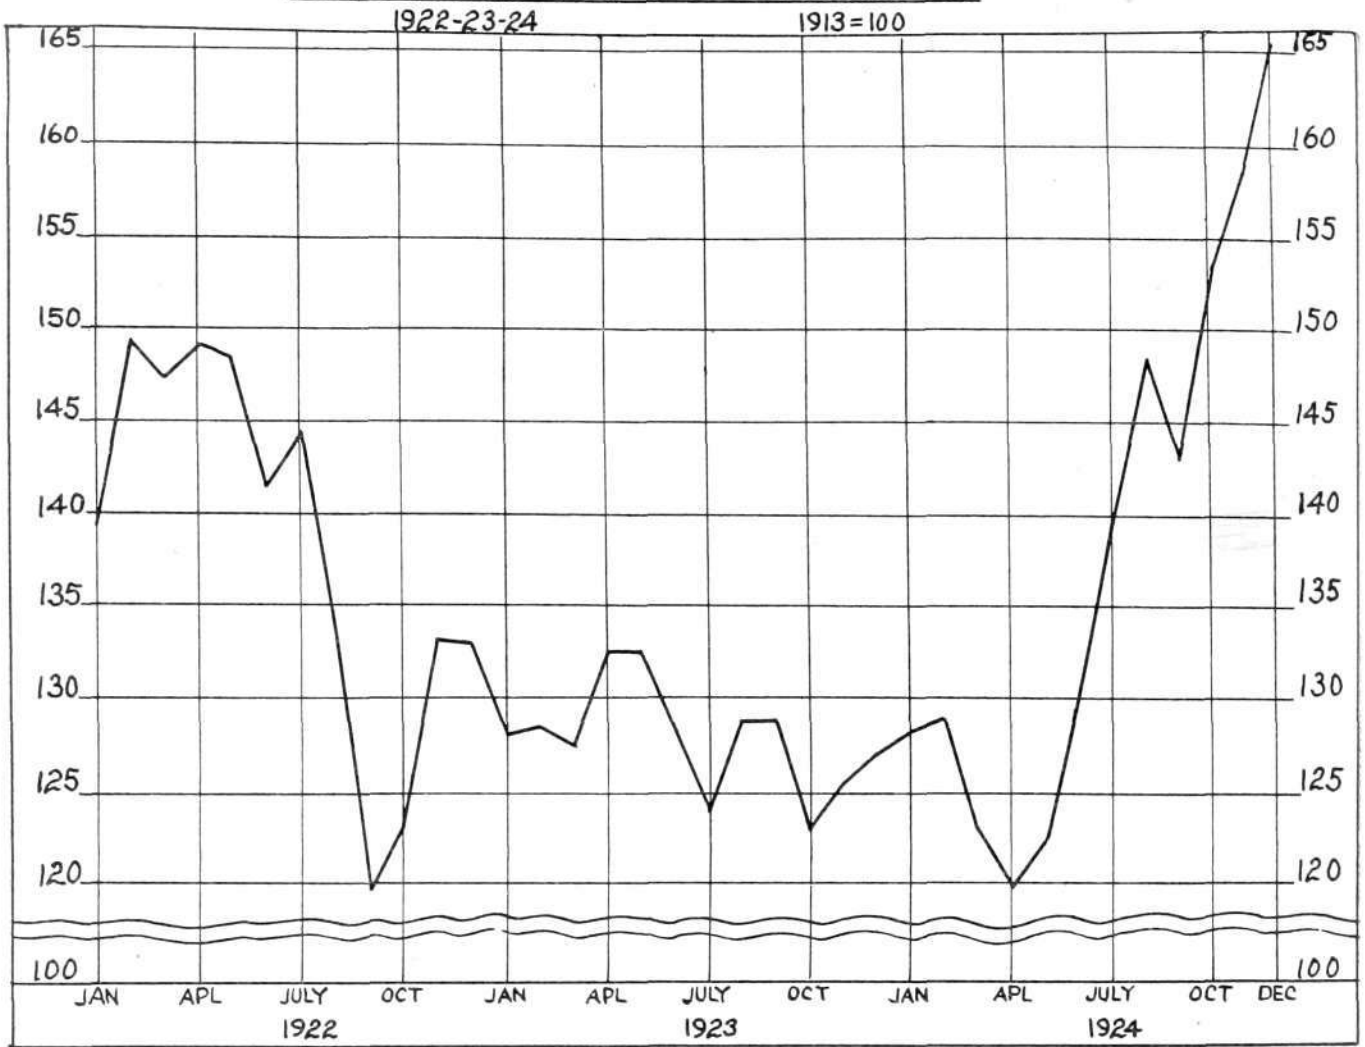

CANADIAN FARM PRODUCTS

RAW AND MANUFACTURED ARTICLES

PRICE INDEX NUMBERS OF FARM PRODUCTS, AND OF RAW AND MANUFACTURED ARTICLES, 1922-1924